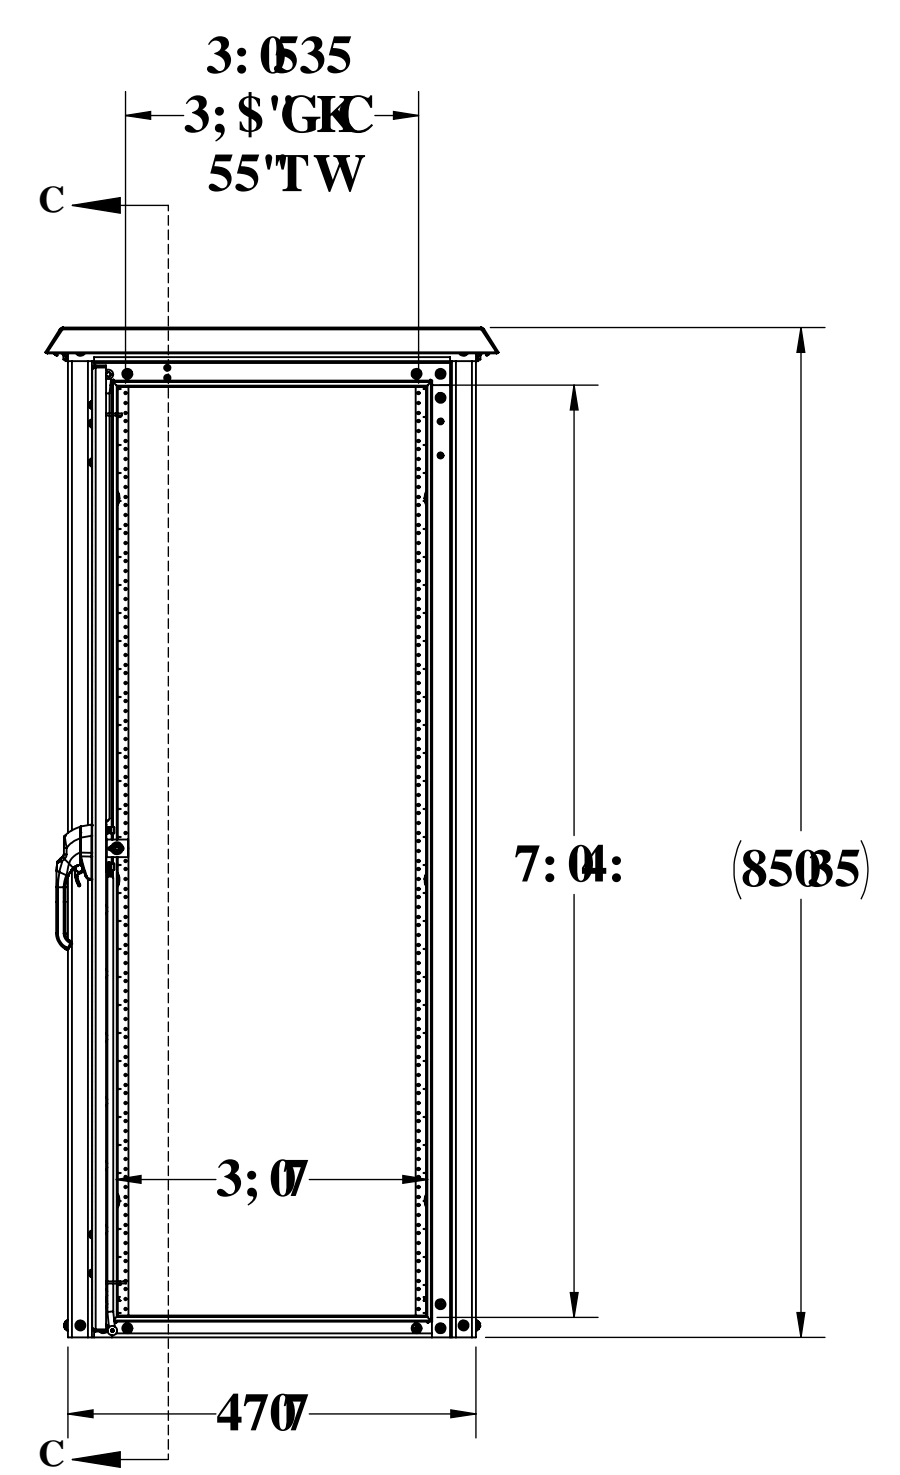

5'RQP V'NQEMPI
GCEJ 'FQQT