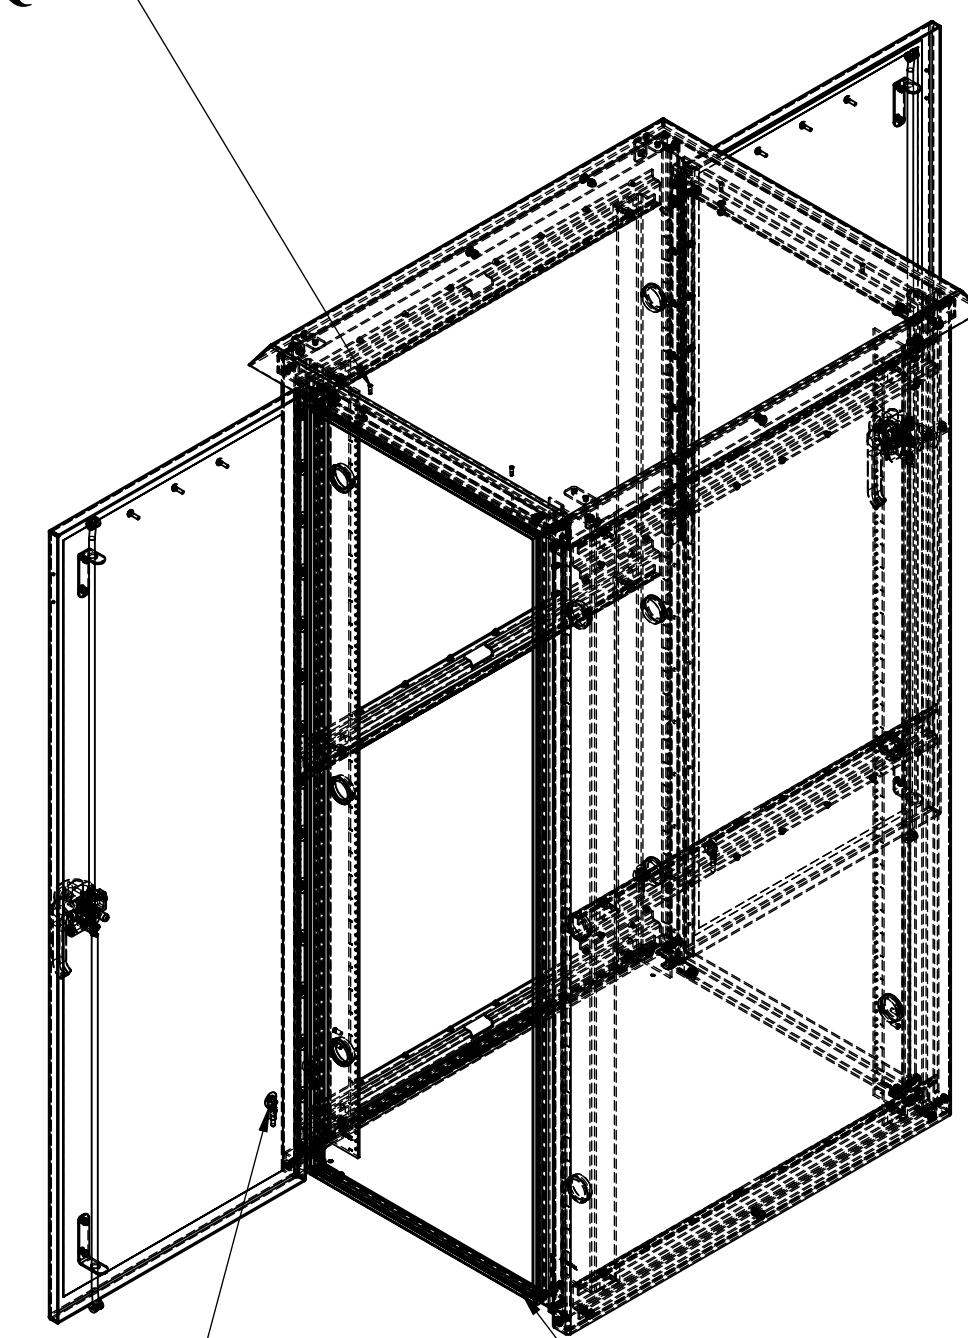

UVC PF QHHU'UVC PF CTF
HQT'QRVQIP CN'NH J VRPI
QXGT'GCEJ 'FQQT

6Z'I TQWPFPI 'UVWFU

CNN'UGCO UY GNF GF

H'QP V'CPF 'TGCT'TCKNU'
UVC PF CTF

H'QP V'CPF 'TGCT'TCKNU'
UVC PF CTF