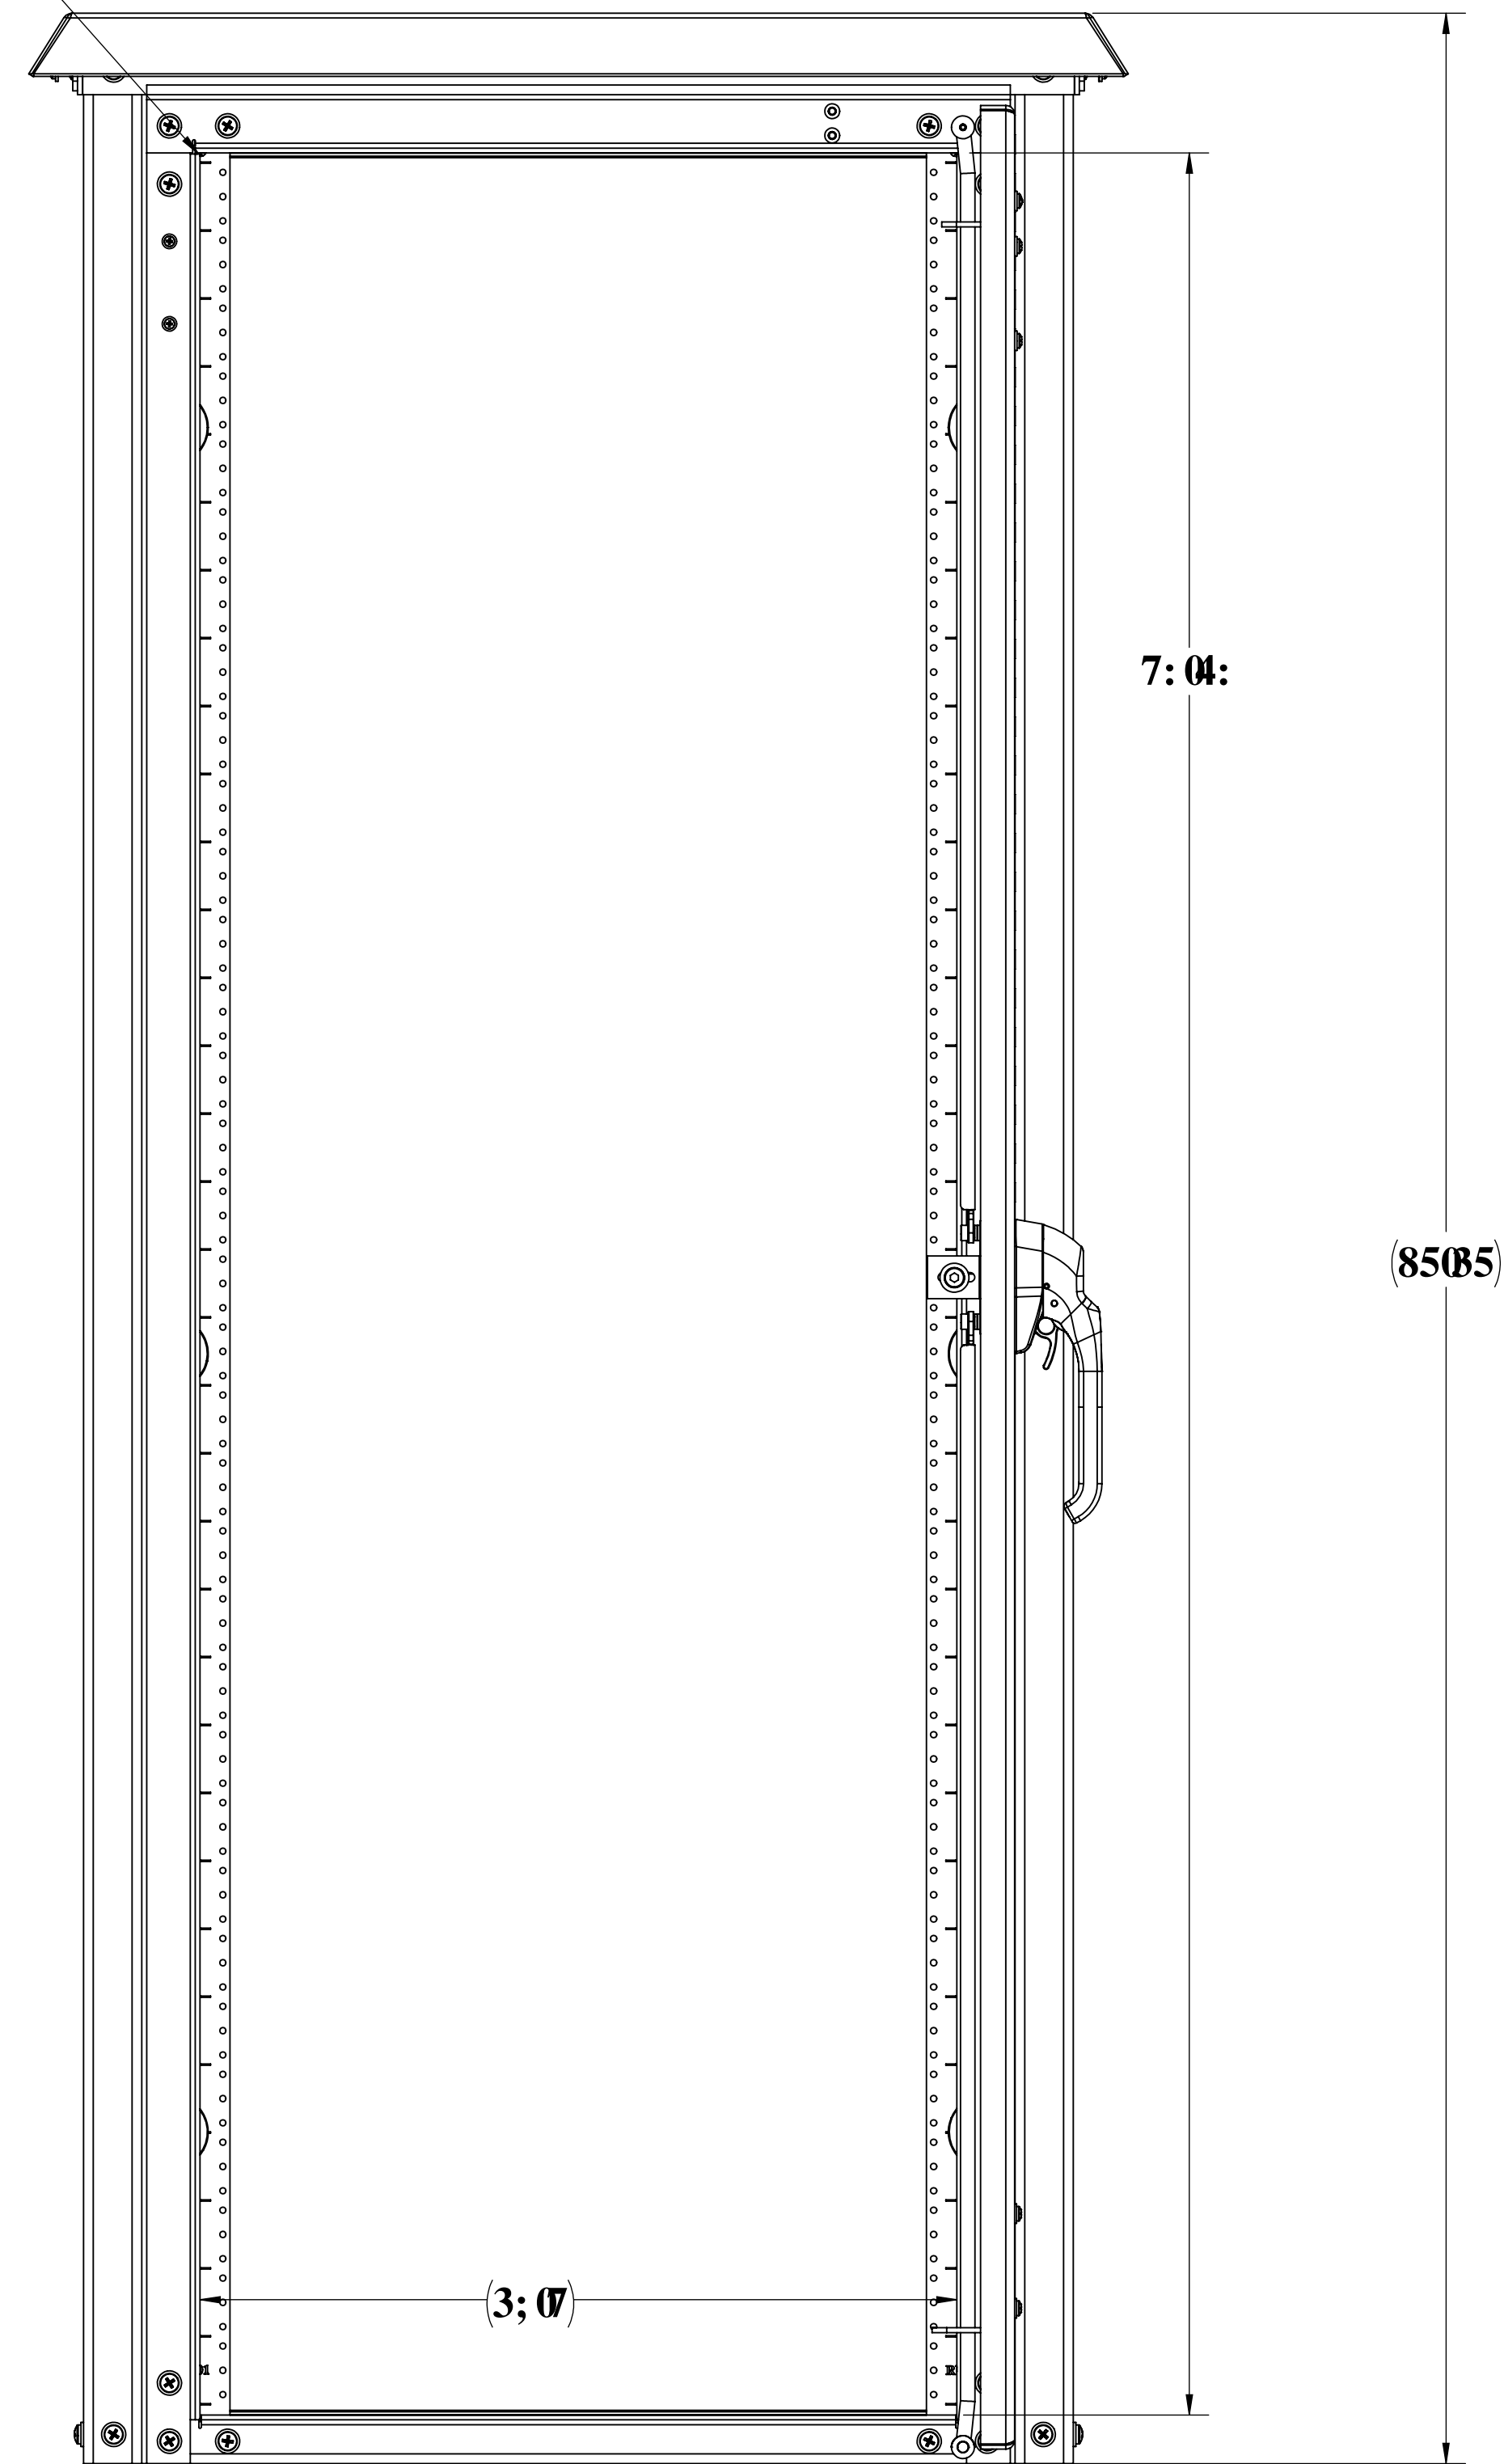

FQQT'I CUMGV'J K'FGP

DCEMXKGY

I B7 @5GG# -98'DI 6@7

I B7@5GG# -98'DI 6@7		8861 b'a JYX-bW	
BA 8861 b'a JYX-bW		CB1*88811 @ $	
GNP	7U[Y7cXY.	BK; "BC"	F9J
8	' ,)M	$%)'	6
BC B75@98F5K-B		G75@%K 9# <H% , Vg'