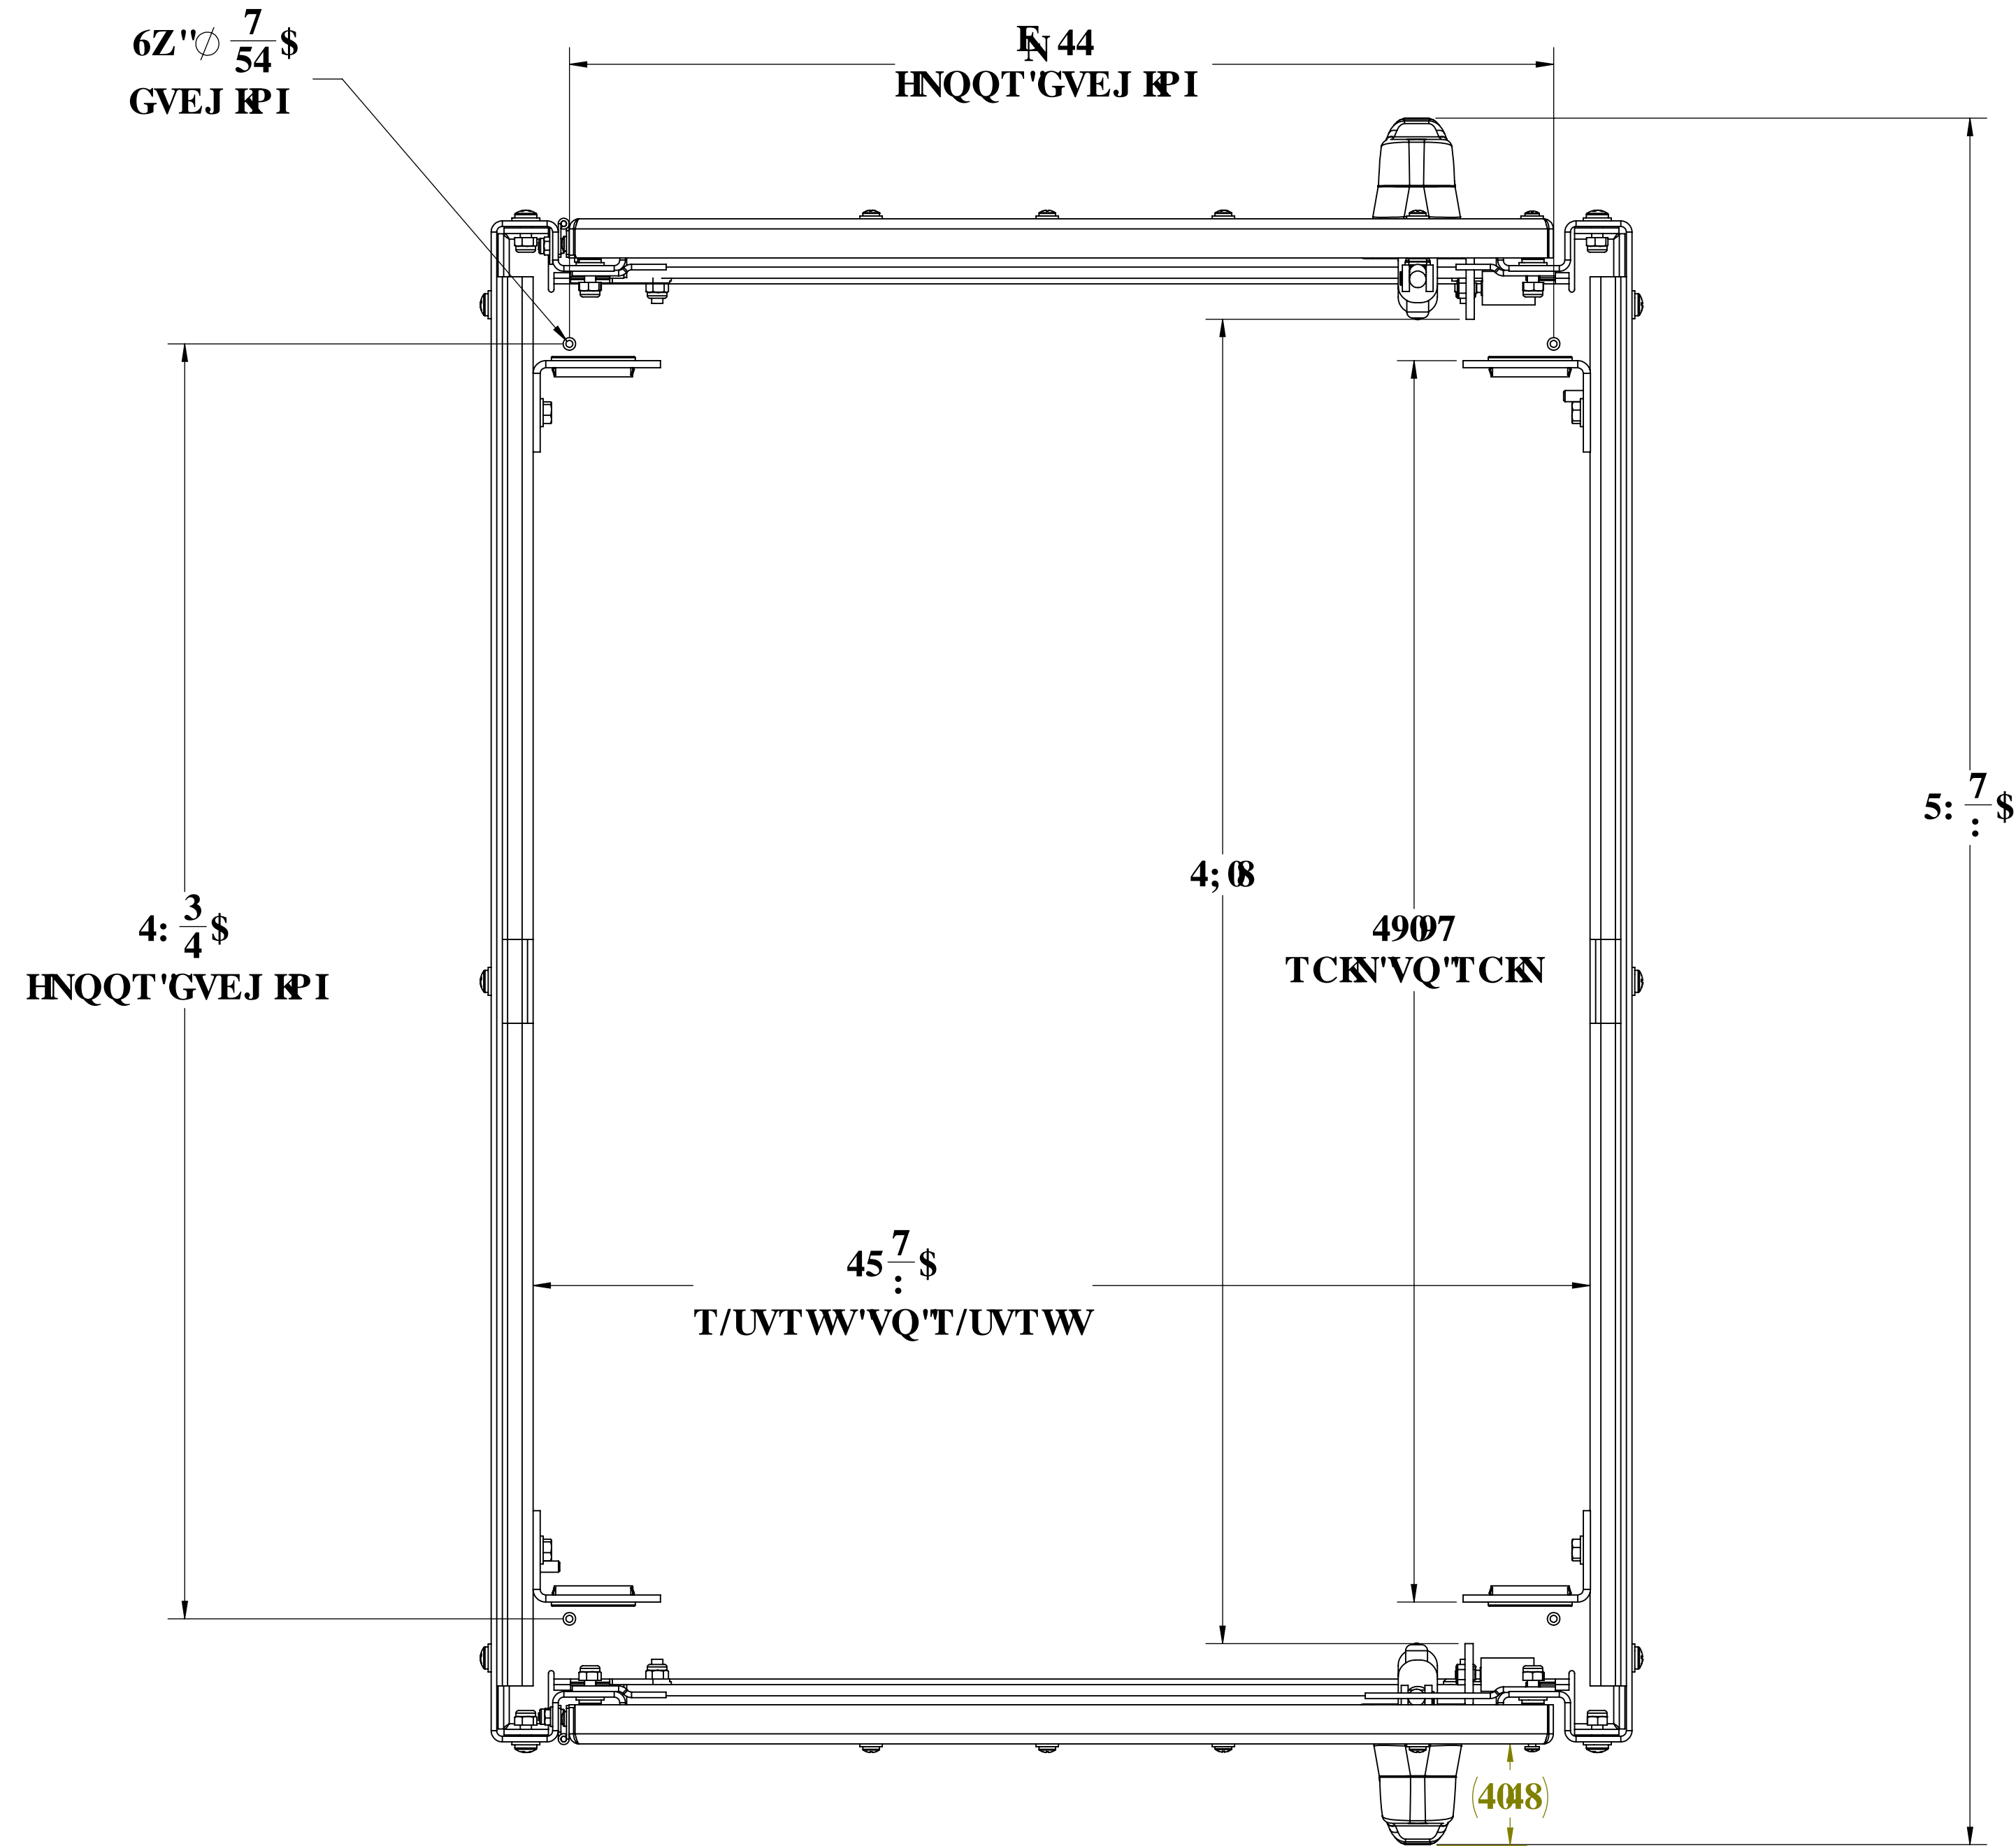

VQR'XIGY 'EGK'PI 'CPF'CNWO CUJ KGNF'PQV'UJ QY P

I B'KCC'CH'9FK 49'07' ± 98.		8861 b'p JYX-bW	
BA'WOC'OS'V'4-07'-00		C818817'cg'X	
SB: 1.8F	757'N'ES'HC'07'A'50' ± 0.005	GNP	7U[Y'7cXY.
CD'OE'7'07'A'50' ± 0.005	K'C'067'07'A'50' ± 0.005	8K:	"'BC".
HD'07'07'A'50' ± 0.005	500'CG'15'50' ± 0.005	F9J	
A 5HF-5@)$&' ± 0.005	5GA 665-1S(	8	'.)M
D6-BH 85ACB'J'C' 08'00' ± 0.005	BC B'CH'G'5@98F5K-B:		$%)'
		G7 5@%	K 9: <H%' Vg'

I B7 @GG± -98'DI 6@7