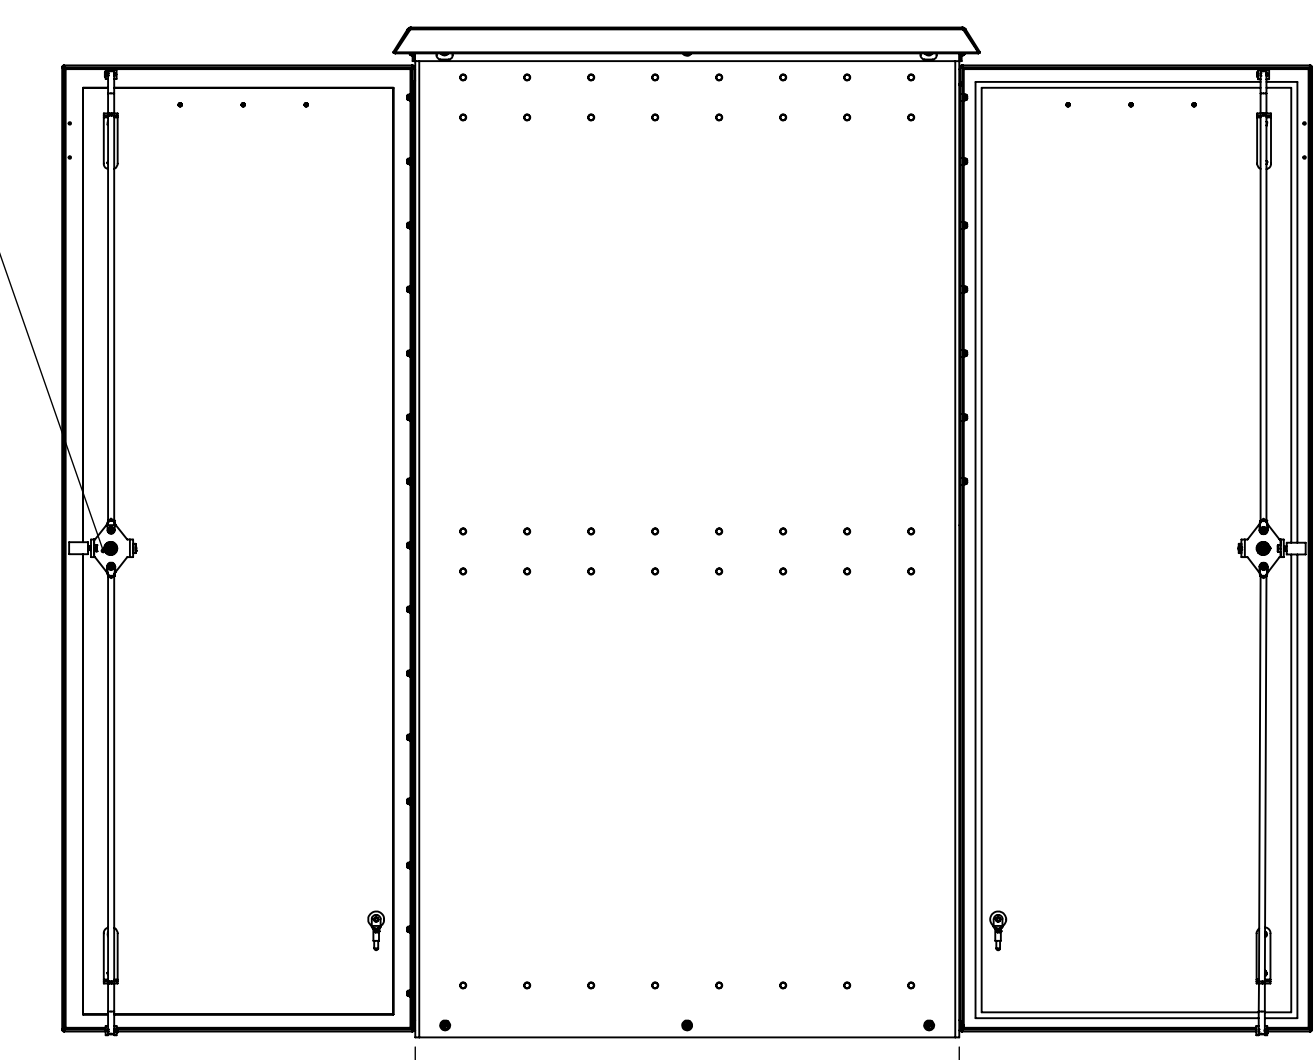

I B'KGCCH'9K-09'077 ± 98.	8861 b'p JYX-bW		
BA'WOCBOSPV e-07-00	CB1* 88811 @ S		
SB: 1.8F	GNP	7U[Y 7cXY.	BK; "BC".
757MCSMBC 007 A 5e 1570 S	8	' ,)M	$%)'
CIQDE'Y007 A 5e : 327A			6
K.C D07'007 A 5e : 3265			
H'P'007'007 A 5e : 320 S			
50R:CGM:153E 10"			
A 5HF-5@) $ 2' 21 $ 90 5GA 605-1S(			
D5-BH 85ACB7C: 0809: 9: 4008LH P9H' 85			
BC B'CHG7 5@98FSK-B:			

I B7 @CG# -98 DI 6@7