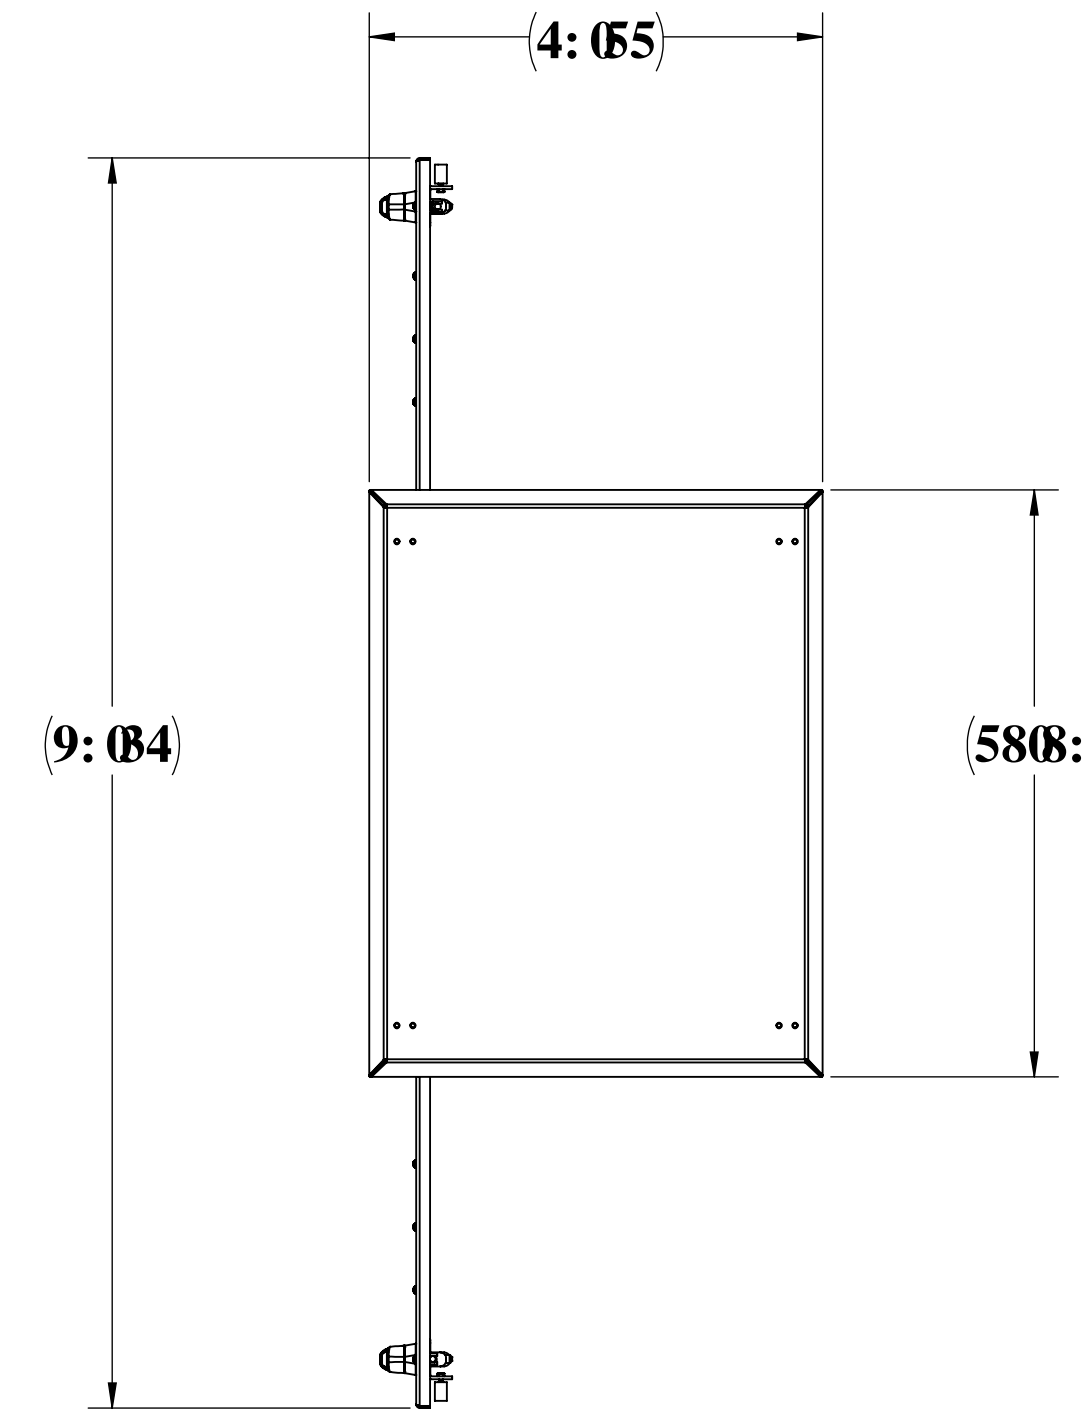

TGXHQPU		
TGX0	FGUETRRVQIP	FCVG
C	ETGCVGF'Y GDUS'G'FTCY #P1 'HQT'QF/84FF/ VN72'RGT'FT/23:75	327H23:
D	WRF CVGF'UI GGV'HQTO CV	5E2H244