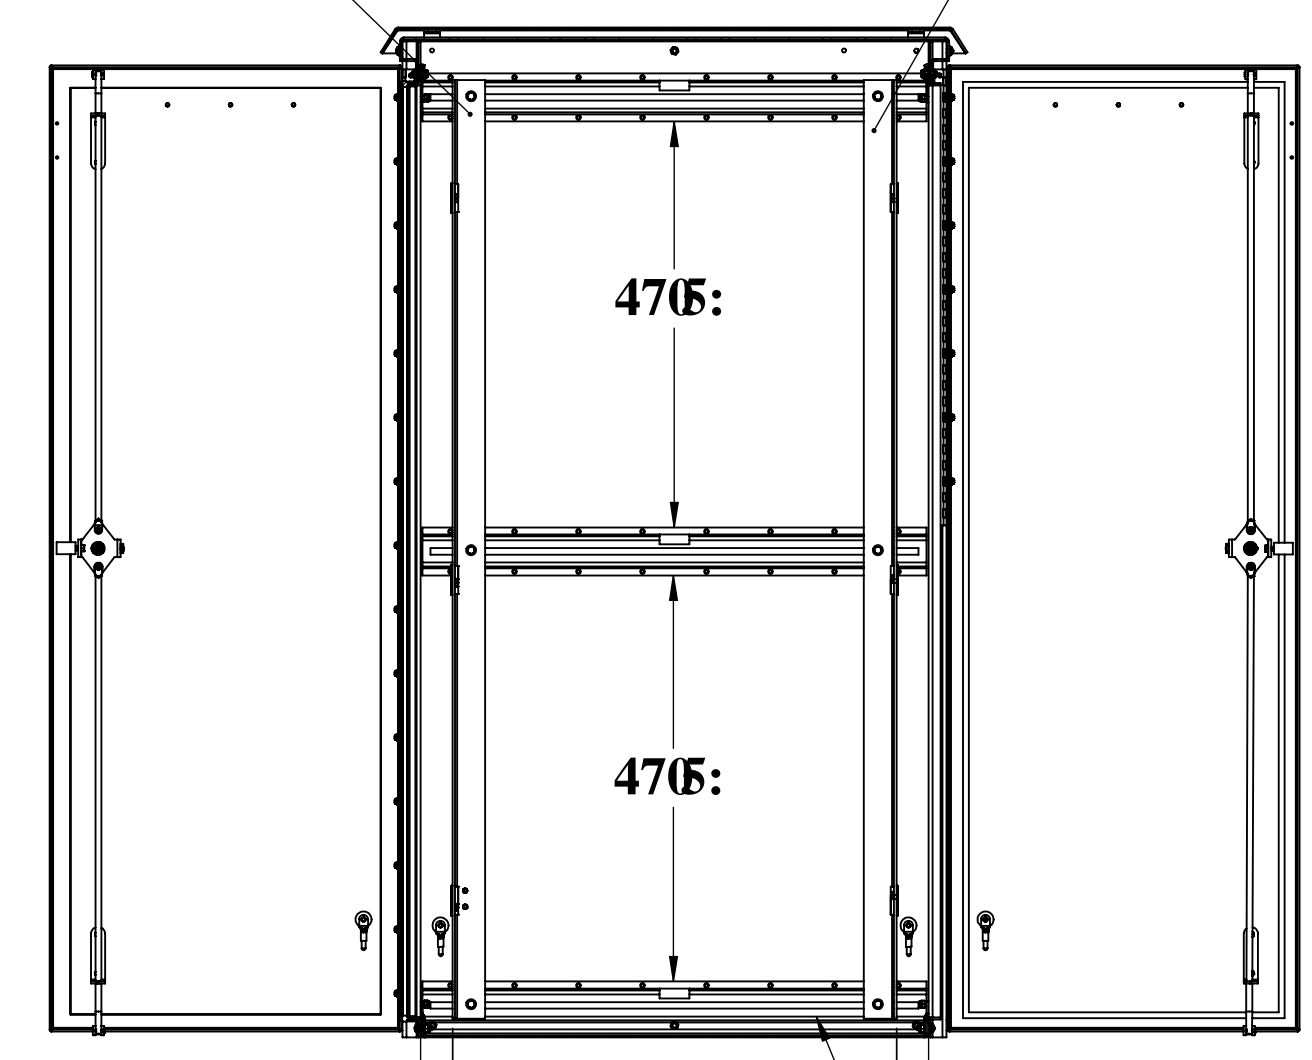

4 4907 4
UGEVIQP'C/C

T/UVTW
HQT'TCKN'CF LWUVO GP VU